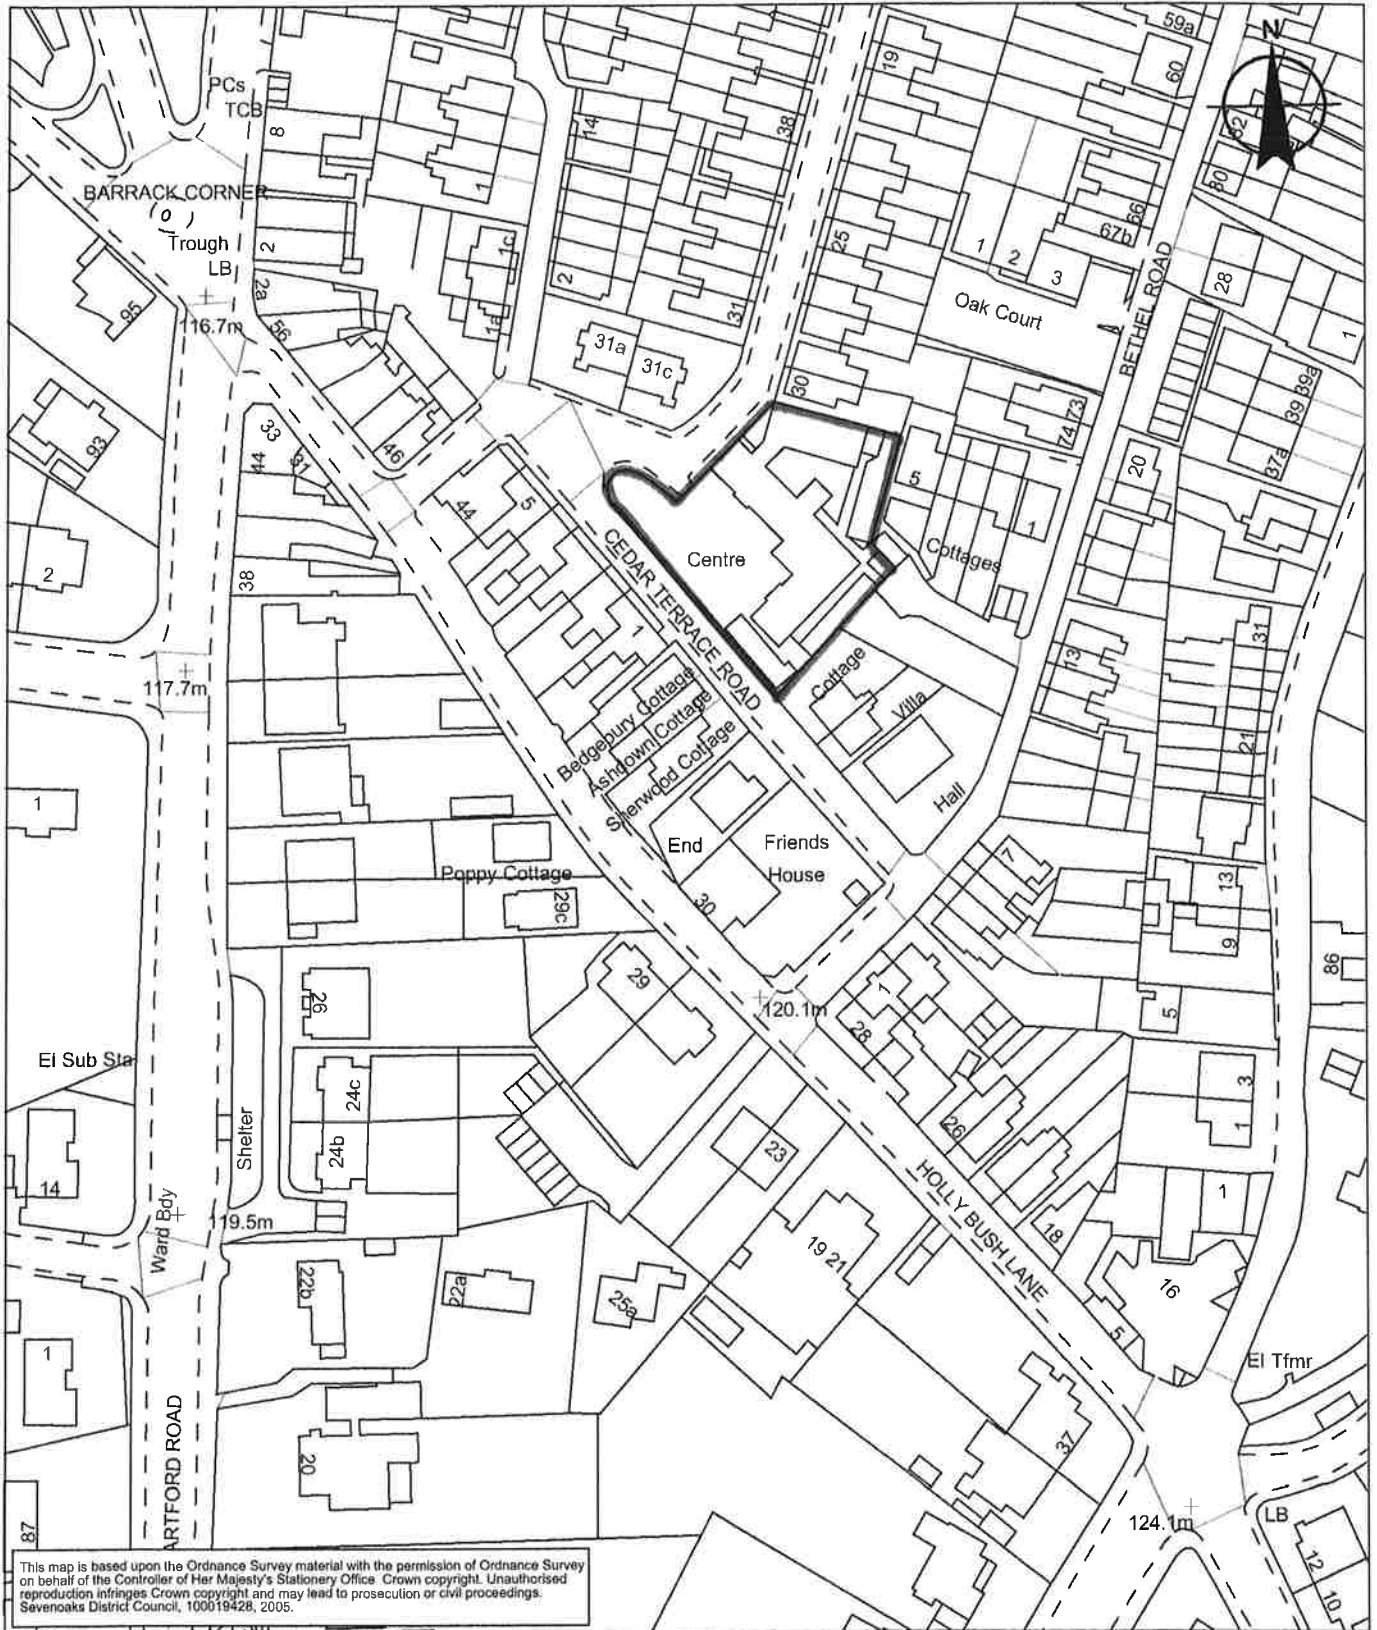

Location: The Cobden Road Centre, Cobden Road, Sevenoaks

Scale 1:1,250

Map center: 553213, 155798

This map is based upon the Ordnance Survey material with the permission of Ordnance Survey on behalf of the Controller of Her Majesty's Stationery Office. Crown copyright. Unauthorised reproduction infringes Crown copyright and may lead to prosecution or civil proceedings. Sevenoaks District Council, 100019428, 2005.